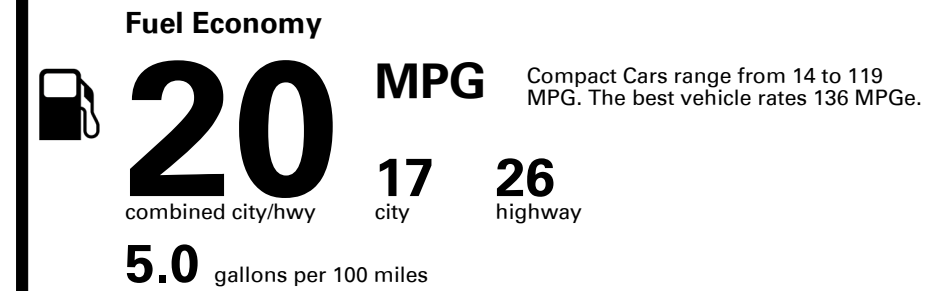

TOTAL PRICE: \$49,110.00

EMISSIONS:
This vehicle is certified to meet emission requirements in all 50 states

EPA DOT Fuel Economy and Environment

Gasoline Vehicle

You spend \$4,250
more in fuel costs over 5 years compared to the average new vehicle.

Annual fuel cost \$2,250

Fuel Economy & Greenhouse Gas Rating (tailpipe only)

Smog Rating (tailpipe only)

This vehicle emits 447 grams CO₂ per mile. The best emits 0 grams per mile (tailpipe only). Producing and distributing fuel also create emissions; learn more at fueleconomy.gov.